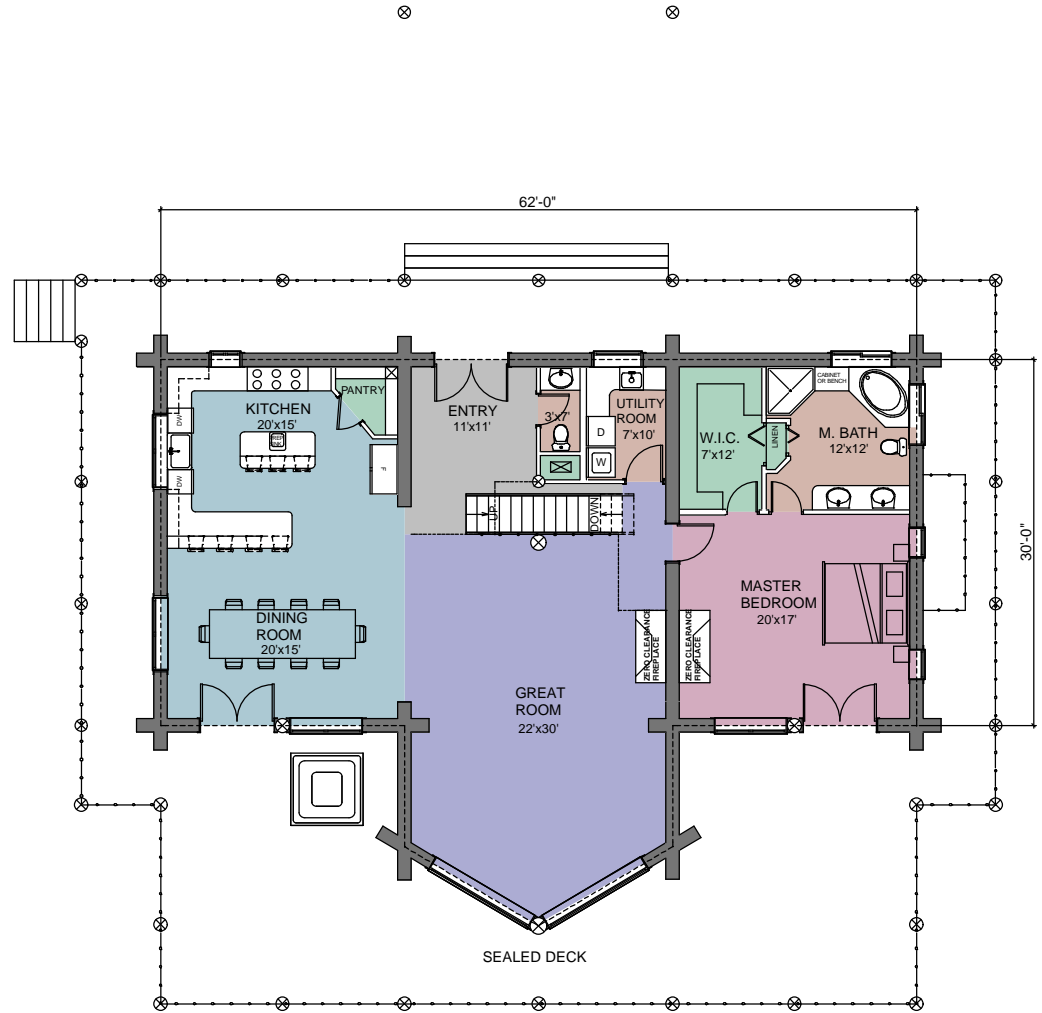

GARAGE FIRST FLOOR PLAN
 AREA: 2167 SQ.FT.

FIRST FLOOR PLAN
 AREA: 2203 SQ. FT.